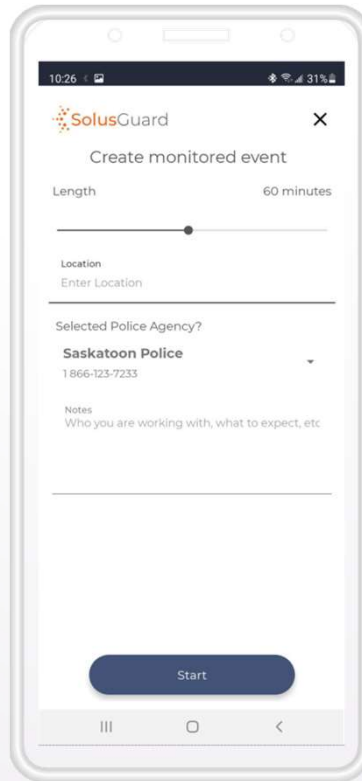

A Partnership in Safety

Serese Selanders, CEO/Founder

The logo for SolusGuard features a cluster of orange dots of varying sizes on the left, followed by the text "SolusGuard" in a sans-serif font. "Solus" is in orange and "Guard" is in grey.

9 1 1
EMERGENCY

Patented backup call is unique to SolusGuard

BCIP PROJECT #2

- Inconsistent sign in/out
- Time and resource heavy
- Difficult to track compliance
- CSC specific

CHECK IN/MONITORED EVENT

BCIP PROJECT #3

- SolusGuard
- Home
- Alerts
- Checkins
- Incidents
- Users
- Reports
- Settings
- Map View

English ▼ Hydro COMMAND ▼

A USER IS CURRENTLY REPORTING AN EMERGENCY!

Active Alerts

Brian Fox
CHECKIN

12:01 UNCLAIMED