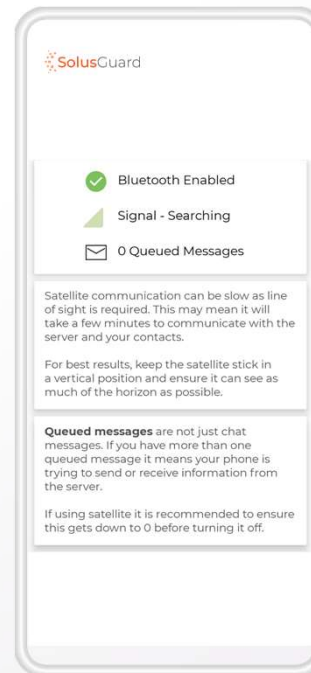

SATELLITE EXTENDER

- Very remote staff
- Extends app capability
- Automatically detects and connects