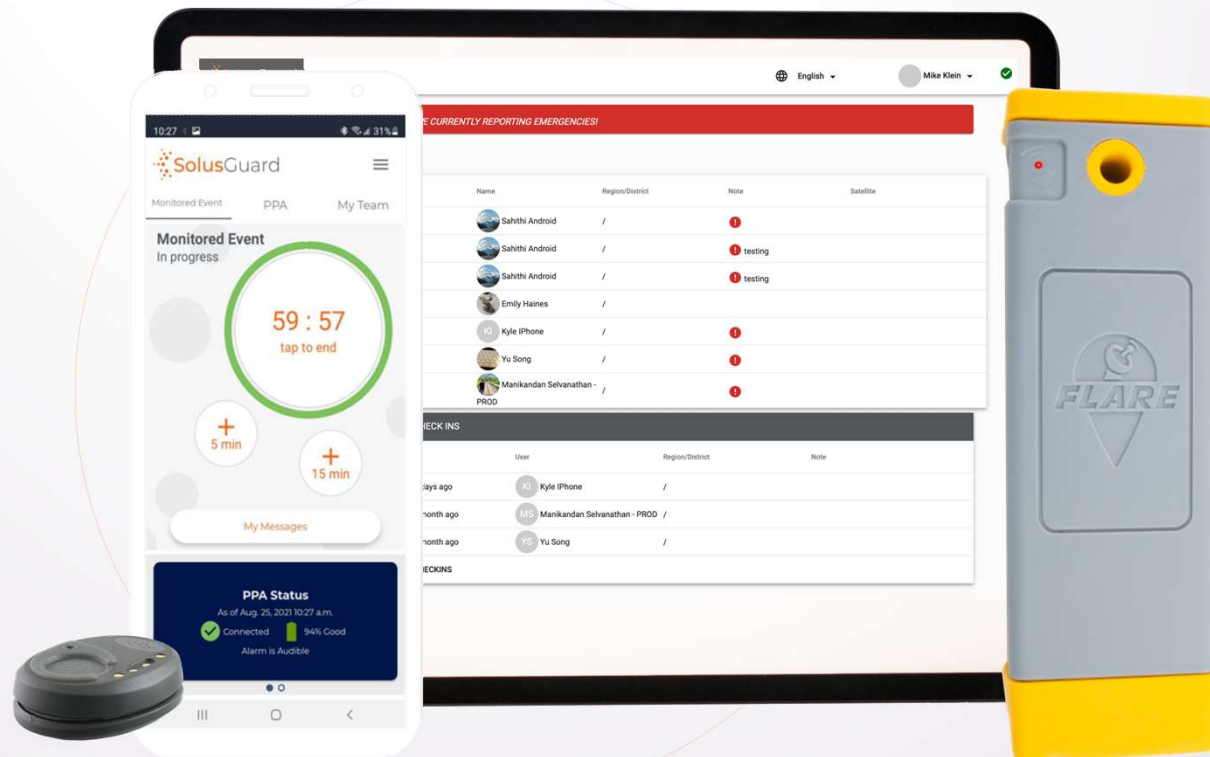

- SolusGuard
- Home
- Alerts
- Checkins
- Incidents
- Users
- Reports
- Settings
- Map View

English ▼ Hydro COMMAND ▼

A USER IS CURRENTLY REPORTING AN EMERGENCY!

Active Alerts

Brian Fox
CHECKIN

12:01 UNCLAIMED

BF **Brian Fox**
Triggerred a Missed Checkin alert at 12:01:25-06:00

13:43
Elapsed

Phone Number
1 (639) 384-6185

App Version
v3.1.02(196)

Alert from Satellite device

Police Agencies Listed

SATELLITE EXTENDER

- Very remote staff
- Extends app capability
- Automatically detects and connects

SOLUSGUARD PLATFORM

IMPROVED SAFETY THROUGH
ADVANCED TECHNOLOGY

Lessons Learned

- Communicate, Communicate, Communicate
- Develop a Shared Vision
- Manage Expectations
- The Critical Role of a Champion
- Importance of Simplicity
- Did We Mention Communicate?