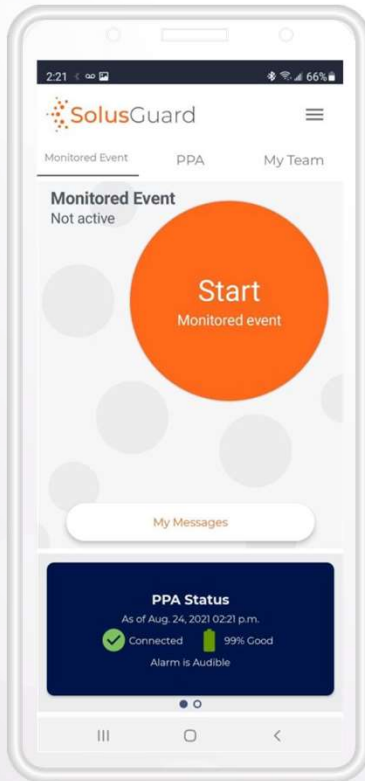

BCIP PROJECT #1

- Discrete
- Wearable
- Balance of privacy & safety
- Emergency backup

WEARABLE PANIC BUTTON/PPA

WEAR
DEVICE

PRESS
BUTTON

CONTACTS &
NMC NOTIFIED

WEARABLE PANIC BUTTON/PPA

A back up call is placed if your contacts are unavailable.

9 1 1
EMERGENCY

Patented backup call is unique to SolusGuard

BCIP PROJECT #2

- Inconsistent sign in/out
- Time and resource heavy
- Difficult to track compliance
- CSC specific

CHECK IN/MONITORED EVENT

BCIP PROJECT #3

- SolusGuard
- Home
- Alerts
- Checkins
- Incidents
- Users
- Reports
- Settings
- Map View

English ▼ Hydro COMMAND ▼

A USER IS CURRENTLY REPORTING AN EMERGENCY!

Active Alerts

Brian Fox
CHECKIN

12:01 UNCLAIMED

BF **Brian Fox**
Triggerred a Missed Checkin alert at 12:01:25-06:00

13:43
Elapsed

Phone Number
1 (639) 384-6185

App Version
v3.1.02(196)

Alert from Satellite device

Police Agencies Listed

SATELLITE EXTENDER