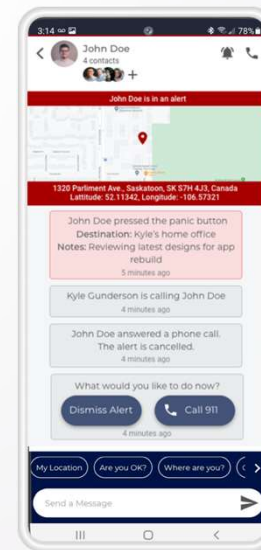

A Partnership in Safety

Serese Selanders, CEO/Founder

The logo for SolusGuard features a cluster of orange dots of varying sizes on the left, followed by the text "SolusGuard" in a sans-serif font. "Solus" is in orange and "Guard" is in grey.

BCIP PROJECT #1

- Discrete
- Wearable
- Balance of privacy & safety
- Emergency backup

WEARABLE PANIC BUTTON/PPA

WEAR
DEVICE

PRESS
BUTTON

CONTACTS &
NMC NOTIFIED

WEARABLE PANIC BUTTON/PPA

A back up call is placed if your contacts are unavailable.

- SolusGuard
- Home
- Alerts
- Checkins
- Incidents
- Users
- Reports
- Settings
- Map View

English ▼ Hydro COMMAND ▼

A USER IS CURRENTLY REPORTING AN EMERGENCY!

Active Alerts

Brian Fox
CHECKIN

12:01 UNCLAIMED