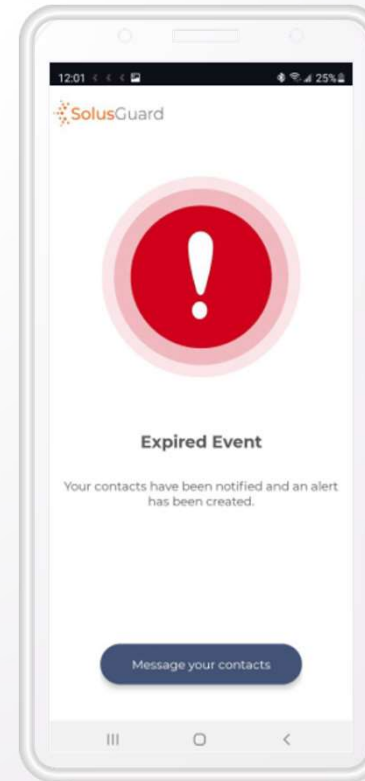

A Partnership in Safety

Serese Selanders, CEO/Founder

The logo for SolusGuard features a cluster of orange dots of varying sizes on the left, followed by the text "SolusGuard" in a sans-serif font. "Solus" is in orange and "Guard" is in grey.

BCIP PROJECT #1

- Discrete
- Wearable
- Balance of privacy & safety
- Emergency backup

WEARABLE PANIC BUTTON/PPA

WEAR
DEVICE

PRESS
BUTTON

CONTACTS &
NMC NOTIFIED

WEARABLE PANIC BUTTON/PPA

A back up call is placed if your contacts are unavailable.

9 1 1
EMERGENCY

Patented backup call is unique to SolusGuard

BCIP PROJECT #2

- Inconsistent sign in/out
- Time and resource heavy
- Difficult to track compliance
- CSC specific

CHECK IN/MONITORED EVENT

BCIP PROJECT #3

- SolusGuard
- Home
- Alerts
- Checkins
- Incidents
- Users
- Reports
- Settings
- Map View

English ▼ Hydro COMMAND ▼

A USER IS CURRENTLY REPORTING AN EMERGENCY!

Active Alerts

Brian Fox
CHECKIN

12:01 UNCLAIMED