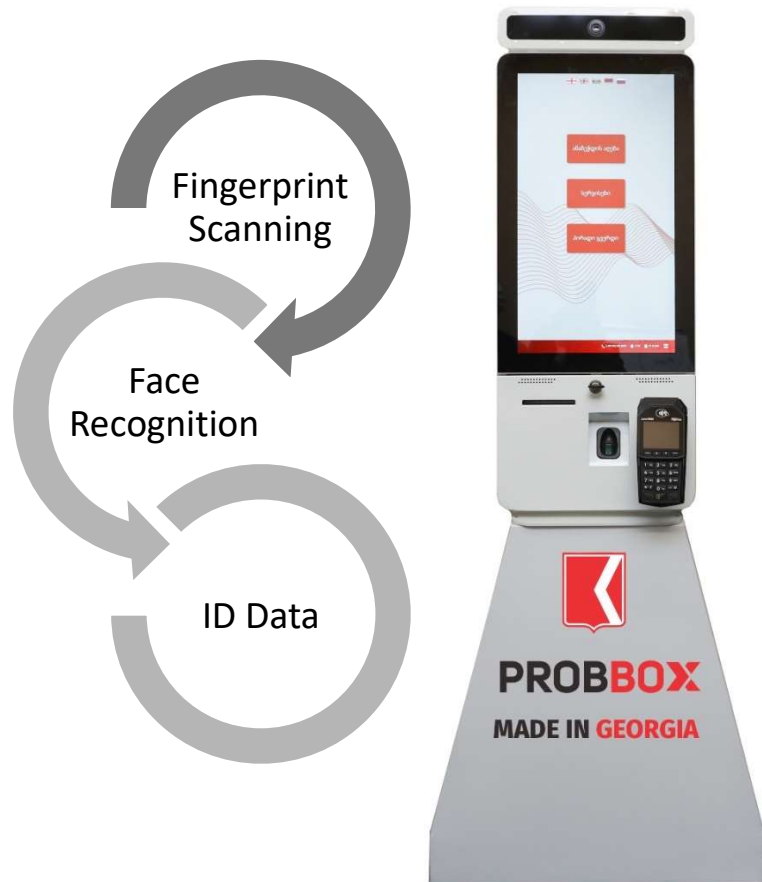

PROBBOX – Georgia’s Innovation

Increased
Anonymity of
Probationers

Control and
Services in
One-Shop
Stop

Increased
Geographical
Accessability

For the first time in Europe, the control of probationers and provision of their services, along with probation bureaus, has become possible in the premises of other organizations.

PROBBOX – Pushing Georgia’s Probation Forward

With PROBBOX, Georgia started a large-scale reform of its probation system, caused by two key factors:

Need to
Increase
Anonymity of
Probationers

Lack of
Probation
Offices in
Certain
Municipal
Locations

PROBBOX –

Minister of Justice of Georgia, Rati Bregadze opening PROBBOX presentation on December 21, 2021.

PROBBOX – 3 Levels of Authentication, Georgian-made Software

- Services and employment proposal
- Information on revocation of probation
- Information on removal of conviction
- Payment of fee for travel abroad permission
- Application submission on mitigation of regime
- Payment of fee for mitigation of regime
- Payment of house arrest service fee
- Payment of fine for violation of regime
- Data and notifications of probation officer
- Booking a video call with an imprisoned convict

PROBBOX – 3 Levels of Authentication and Services

- ! INL will be supporting procurement of PROBBOX devices in Georgia.
- ! Number of Georgia's partner countries have expressed interest in implementing PROBBOX.
- ! In order to implement PROBBOX, a foreign country should ensure, on the legislative basis, provision of electronic registration and control of the probationers (fingerprint or/and face recognition technologies) and the establishment of a digital probation database, which will be linked to the device after its procurement/installment.