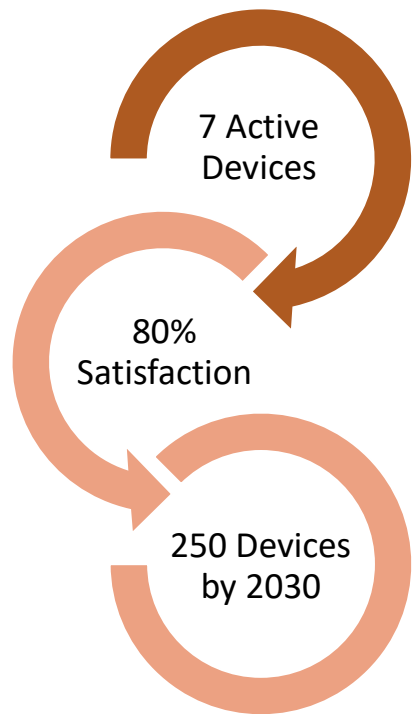

PROBBOX – Pushing Georgia’s Probation Forward

With PROBBOX, Georgia started a large-scale reform of its probation system, caused by two key factors:

Need to
Increase
Anonymity of
Probationers

Lack of
Probation
Offices in
Certain
Municipal
Locations

PROBBOX –

Minister of Justice of Georgia, Rati Bregadze opening PROBBOX presentation on December 21, 2021.

PROBBOX – 3 Levels of Authentication, Georgian-made Software

- Services and employment proposal
- Information on revocation of probation
- Information on removal of conviction
- Payment of fee for travel abroad permission
- Application submission on mitigation of regime
- Payment of fee for mitigation of regime
- Payment of house arrest service fee
- Payment of fine for violation of regime
- Data and notifications of probation officer
- Booking a video call with an imprisoned convict

PROBBOX – 3 Levels of Authentication and Services

- ! INL will be supporting procurement of PROBBOX devices in Georgia.
- ! Number of Georgia's partner countries have expressed interest in implementing PROBBOX.
- ! In order to implement PROBBOX, a foreign country should ensure, on the legislative basis, provision of electronic registration and control of the probationers (fingerprint or/and face recognition technologies) and the establishment of a digital probation database, which will be linked to the device after its procurement/installment.