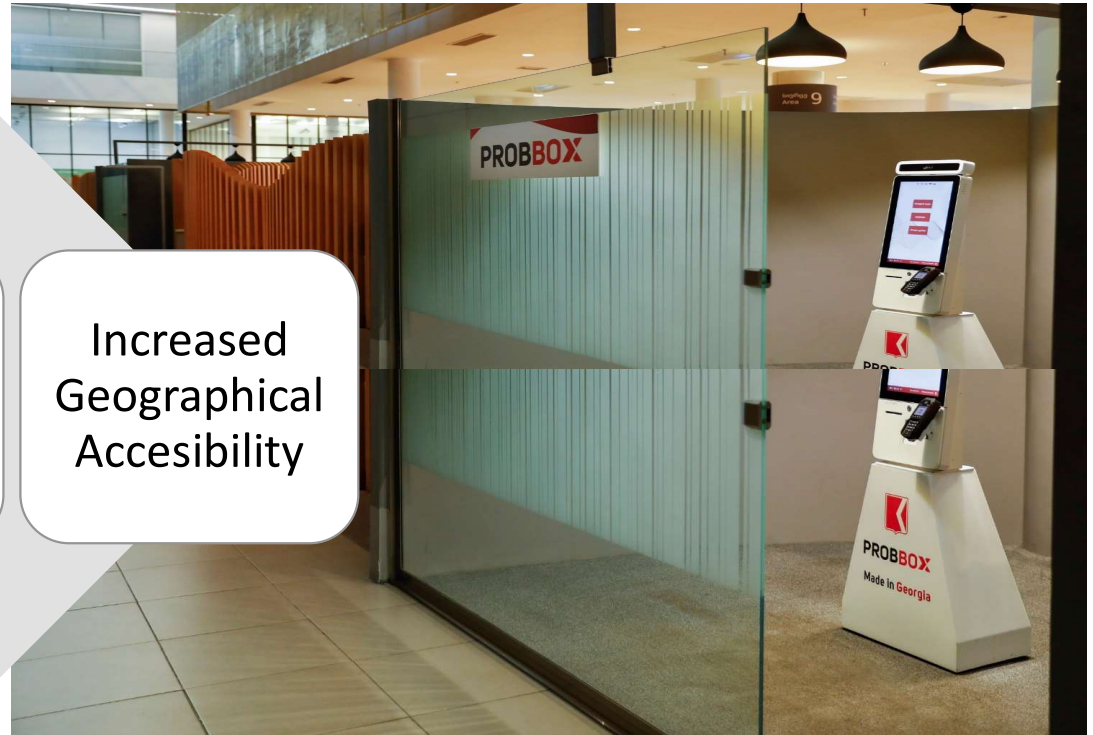

National Agency For Crime Prevention
Execution of Non-custodial Sentences and
Probation

PROBBOX - Georgia's Innovation Providing
Electronic Control and Services to Probationers

Buba Lomuashvili, Deputy Minister of Justice of Georgia

PROBBOX – Georgia’s Innovation

Increased
Anonymity of
Probationers

Control and
Services in
One-Shop
Stop

Increased
Geographical
Accessability

For the first time in Europe, the control of probationers and provision of their services, along with probation bureaus, has become possible in the premises of other organizations.

PROBBOX – Pushing Georgia’s Probation Forward

With PROBBOX, Georgia started a large-scale reform of its probation system, caused by two key factors:

Need to
Increase
Anonymity of
Probationers

Lack of
Probation
Offices in
Certain
Municipal
Locations

PROBBOX –

Minister of Justice of Georgia, Rati Bregadze opening PROBBOX presentation on December 21, 2021.

PROBBOX – 3 Levels of Authentication, Georgian-made Software

- Services and employment proposal
- Information on revocation of probation
- Information on removal of conviction
- Payment of fee for travel abroad permission
- Application submission on mitigation of regime
- Payment of fee for mitigation of regime
- Payment of house arrest service fee
- Payment of fine for violation of regime
- Data and notifications of probation officer
- Booking a video call with an imprisoned convict